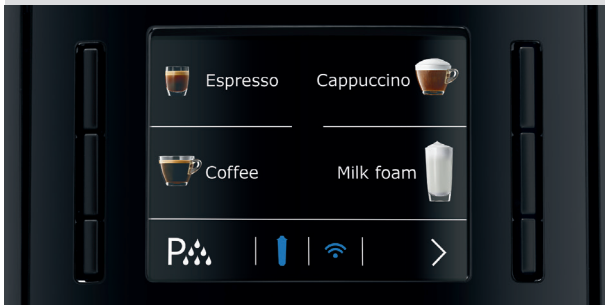

### Settings and programming options

Programmable amount of water	■
Programmable coffee strength	8 levels
Coffee strength adjustable for each preparation	■
Programmable brewing temperature	2 levels
Programmable hot water temperature	3 levels
Programmable amount of milk / milk foam	■
Programmable switch-off time	■

### The benefits at a glance

- An additional product page extends the selection to a total of 11 different specialities.
- Aroma<sup>G3</sup> grinder and Pulse Extraction Process (P.E.P.®) for ultimate coffee quality
- Operating concept with controls on front of machine, with a 2.8" TFT colour display and a water tank filled from the front.
- CLARIS Smart supplies perfect water quality and is automatically recognised by the I.W.S.®

## JURA E6 platinum

Fine Foam Technology

Intelligent Fresh Water System with RF Technology

Simple Operation with 2.8" TFT color Display

P.E.P.® Brewing System for Ristretto and Espresso

### JURA is setting new standards in very simple operation

For those who like to make their favorite coffee quickly, the E6 is ideal. The buttons for the espresso, coffee, cappuccino and milk foam functions are all positioned on the front for maximum convenience. The E6 can even prepare two espressi or coffees at the same time. Thanks to the modern TFT color display, operating the machine is self-explanatory.